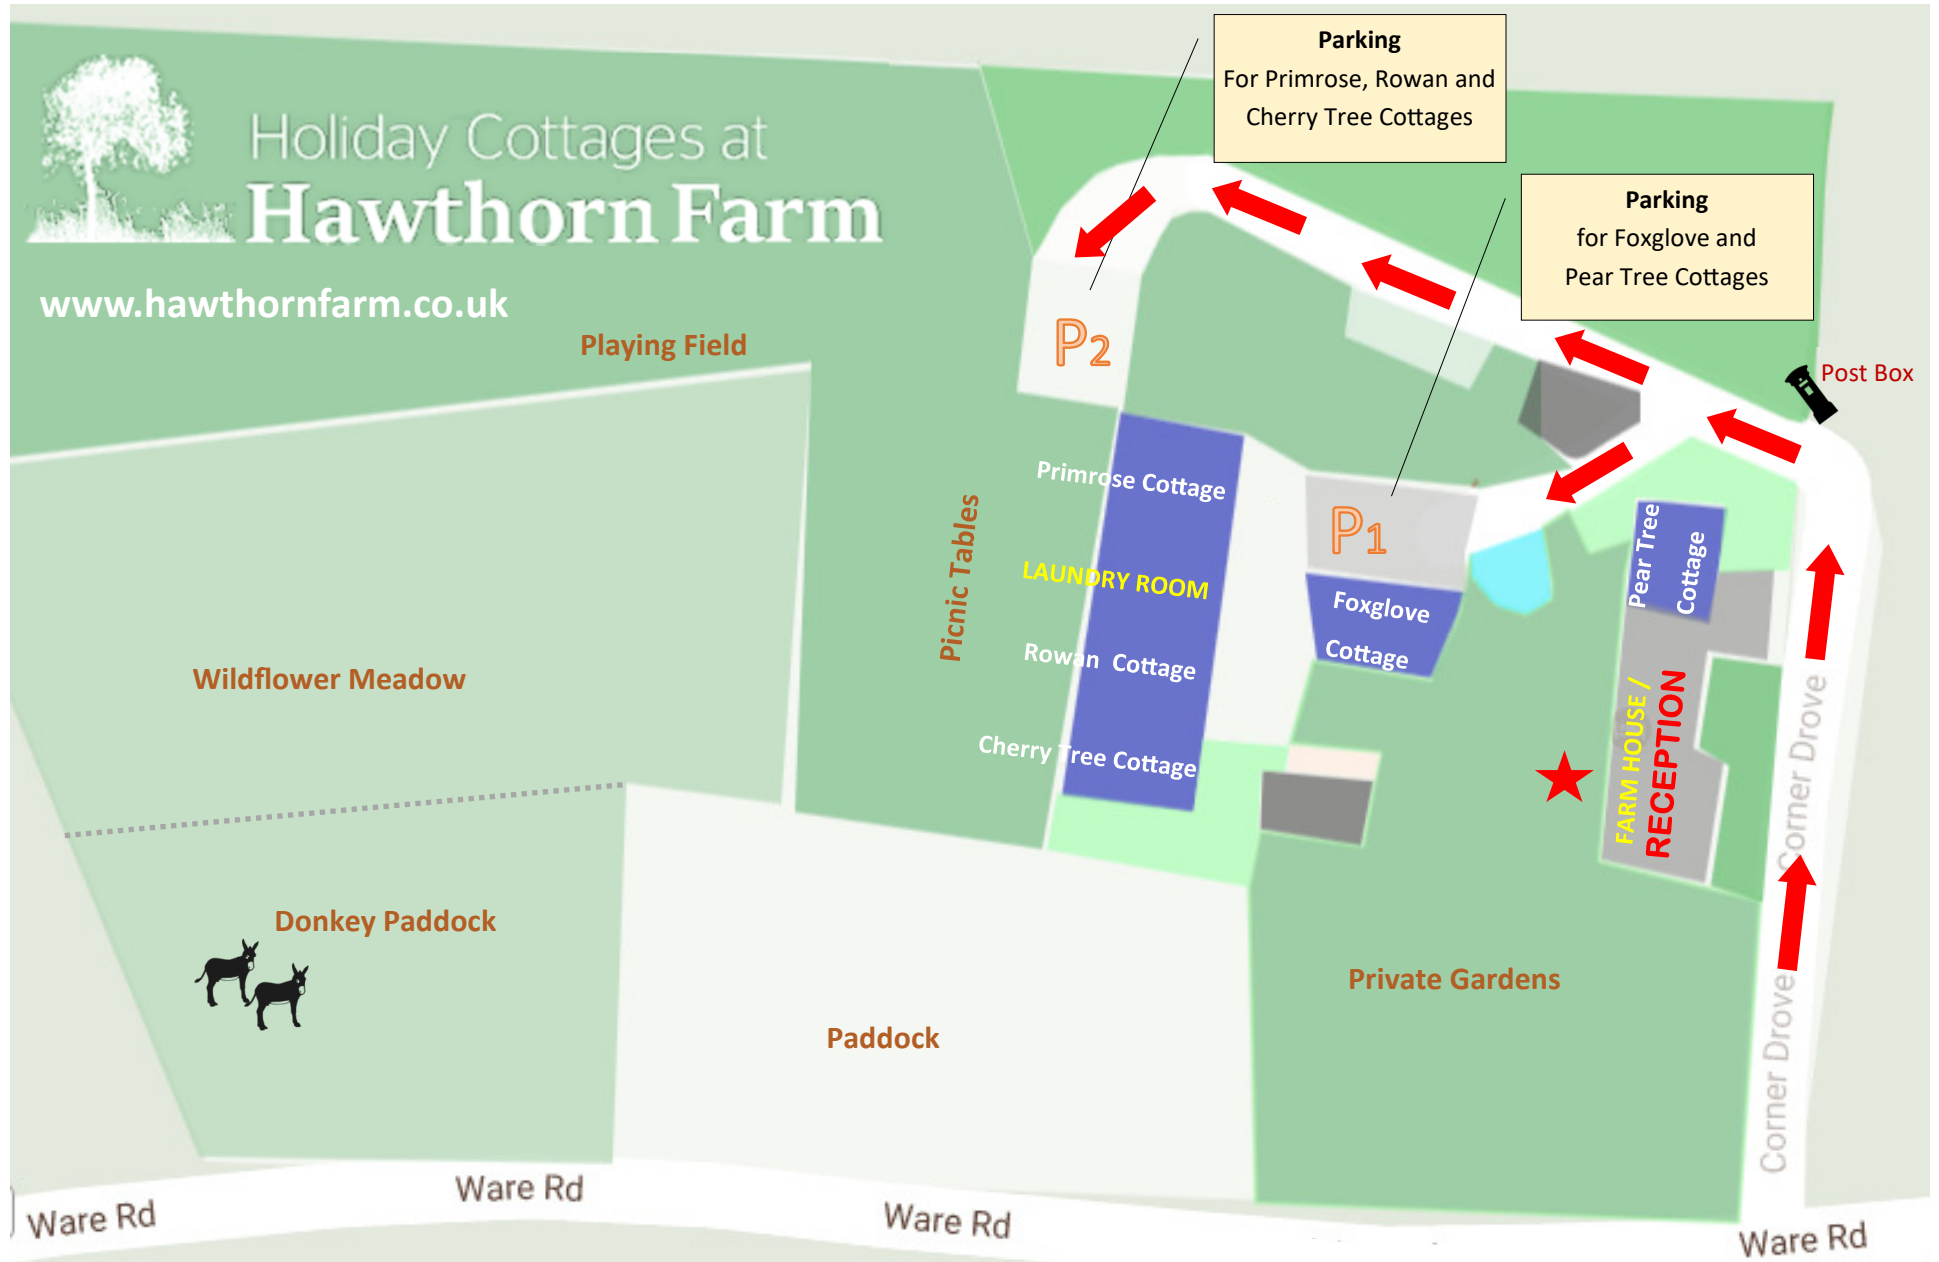

# Holiday Cottages at Hawthorn Farm

[www.hawthornfarm.co.uk](http://www.hawthornfarm.co.uk)

Hawthorn Farm Cottages, Corner Drove, Ware, Ash, Canterbury, KENT CT3 2DB

Tel: +44 (0) 1304 290029

GPS location for your Sat Nav: 51.300527 1.275279